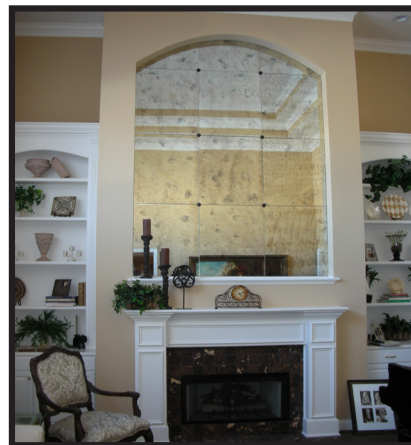

IF YOU CAN DREAM IT, WE CAN DO IT.

BACK PAINTED GLASS

SHOWER ENCLOSURES

MIRROR DESIGN

HEAVY GLASS SHOWER ENCLOSURES, VANITY MIRRORS, FULL LENGTH DRESSING MIRRORS,
CUSTOM MIRROR FRAMES, OVERLAY MIRROR STRIPS, DIAMOND GUARD SCRATCH-RESISTANT
GLASS FURNITURE TOPS, INSULATED GLASS FOR WINDOWS